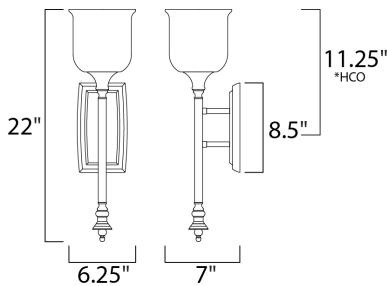

PRODUCT DESCRIPTION

Traditional fonts of Polished Nickel support Clear glass shades reminiscent of Colonial times. This ageless design has upscale appeal at an attractive price.

*height from center of outlet to the top of the fixture

MEASUREMENTS

- DIMENSION : 6.25" W x 22" H x 7" Ext
- MAX OAH : 8.5" W
- CANOPY : 4.75" H
- HANGING WEIGHT : 2.97 lb

LAMPING

- INPUT VOLTAGE : 120V
- BULB : 1 x 60W Incandescent E26 Medium , 60W Total
- BULB INCLUDED : (Not Included)
- DIMMABLE : Yes

FINISHES OPTION

- Polished Nickel (PN)

GLASS

Clear CL

MATERIAL

Steel, Glass

RATINGS

cETLus
Damp Location

ADDITIONAL

INSTALL UP/DOWN: Up/Down
OPERATING TEMPERATURE:
-20°C (-4°F), 40°C (104°F)

Always consult a qualified electrician before installing any lighting product.